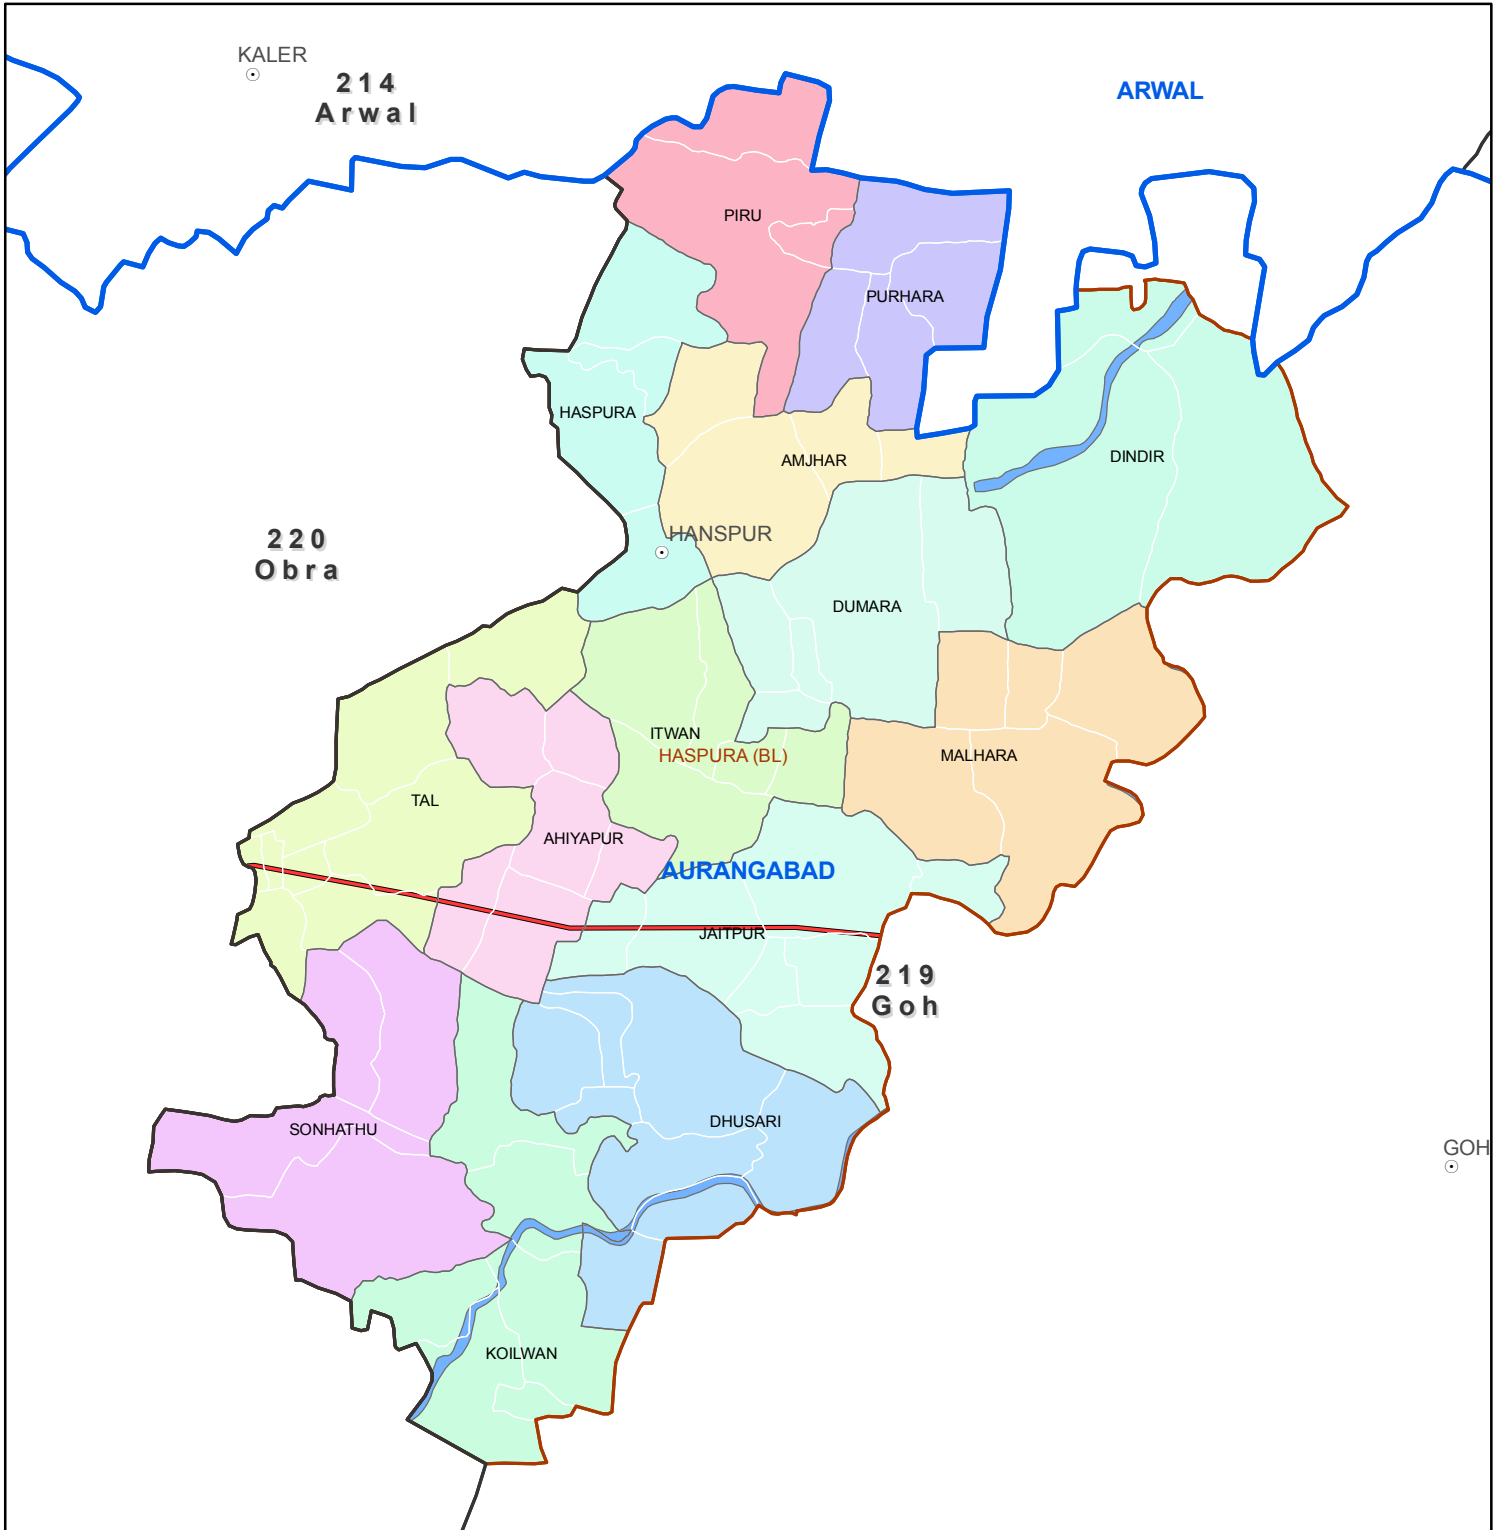

Block map  
 State : BIHAR  
 District : AURANGABAD  
 Block Name : HASPURA

Map Compiled by NIC

**Legend**

- |                        |                    |                  |
|------------------------|--------------------|------------------|
| District Head Quarters | AC Boundary        | Railway          |
| Sub district hqrs      | Block boundary     | National Highway |
| District Boundary      | Panchayat Boundary | Other road       |
| State Boundary         | Village boundary   | River            |