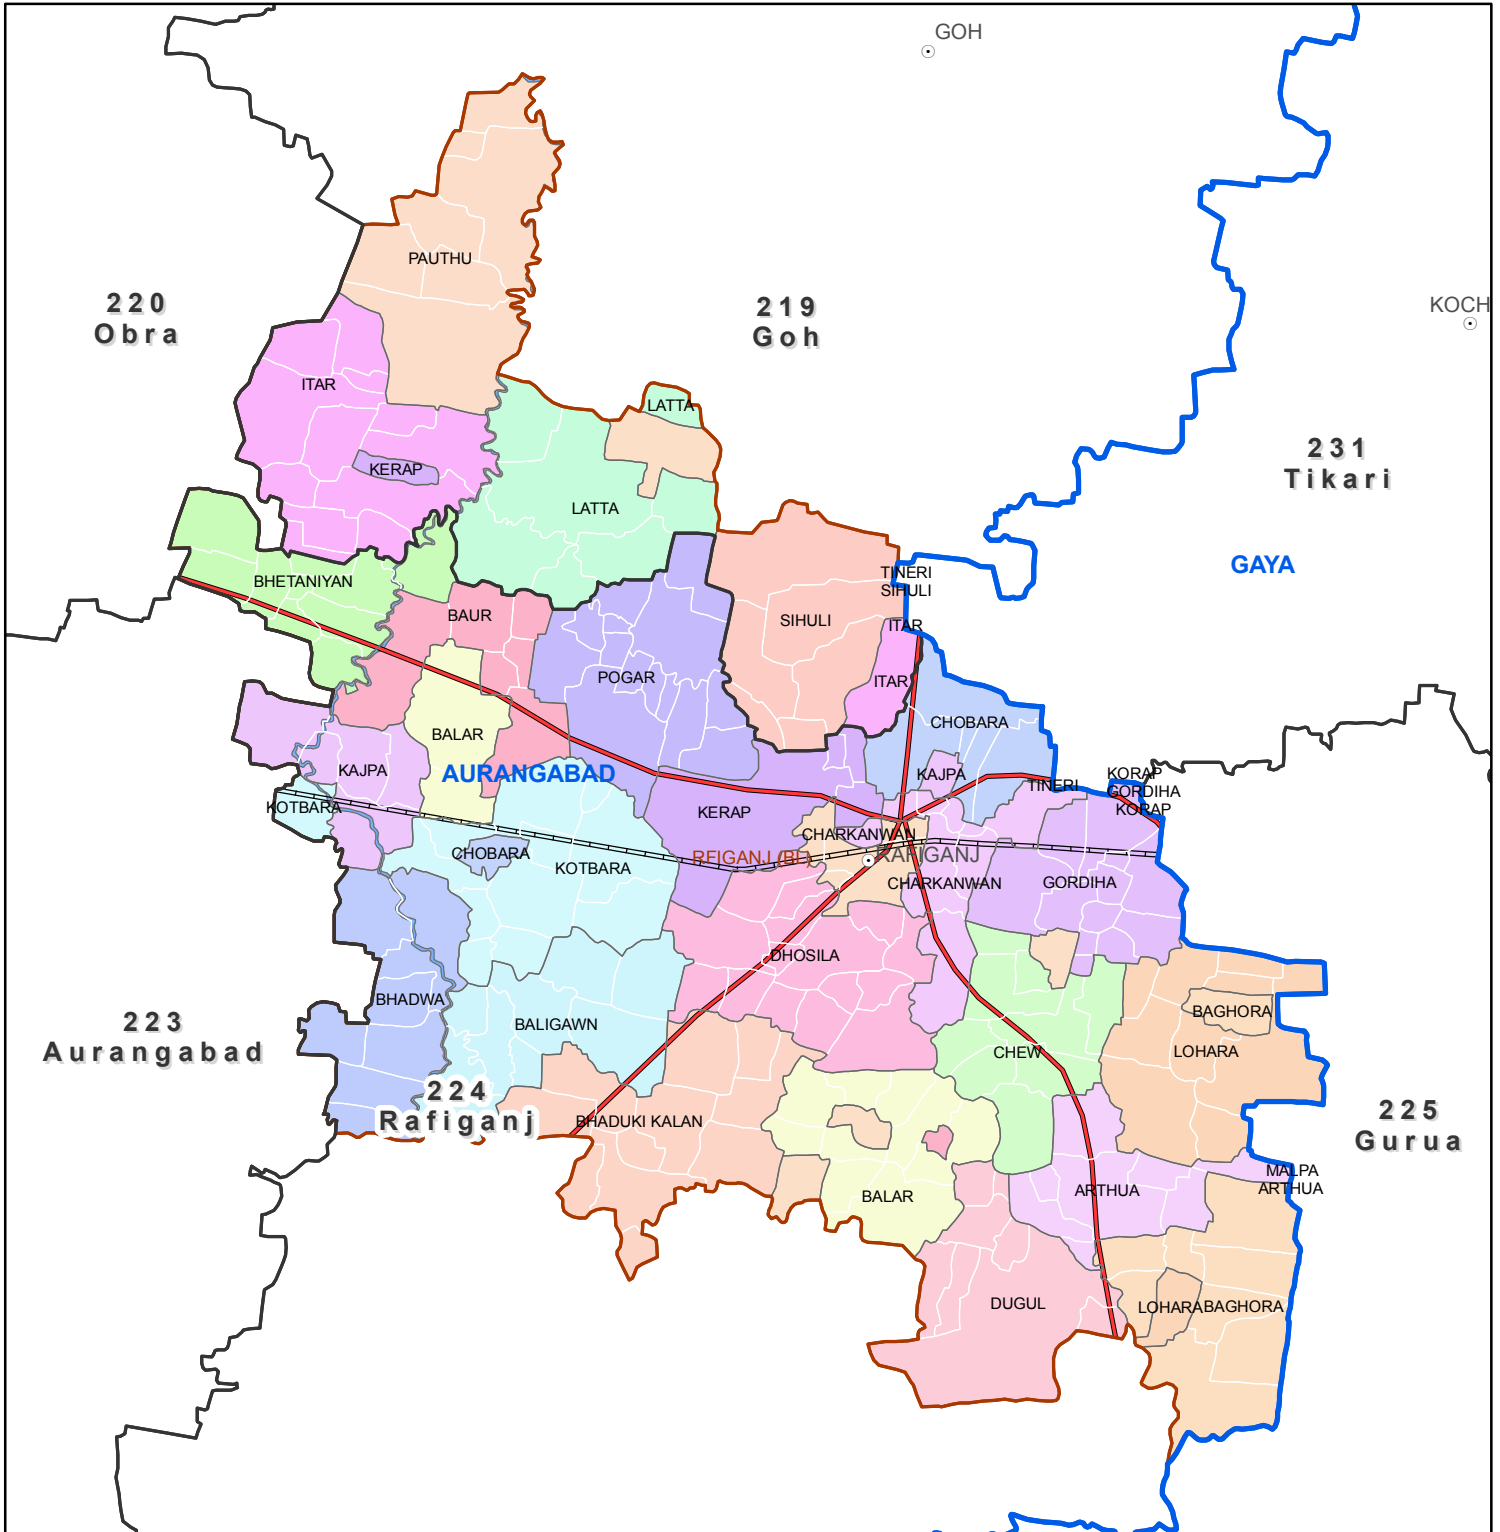

# Block map

State : BIHAR

District : AURANGABAD

Block Name : RFIGANJ

0 0.5 1 2  
Kilometers

Map Compiled by NIC

## Legend

- |                          |                      |                    |
|--------------------------|----------------------|--------------------|
| ● District Head Quarters | ▭ AC Boundary        | ▬ Railway          |
| ○ Sub district hqrs      | ▭ Block boundary     | ▬ National Highway |
| ▭ District Boundary      | ▭ Panchayat Boundary | ▬ Other road       |
| ▭ State Boundary         | ▭ Village boundary   | ▭ River            |