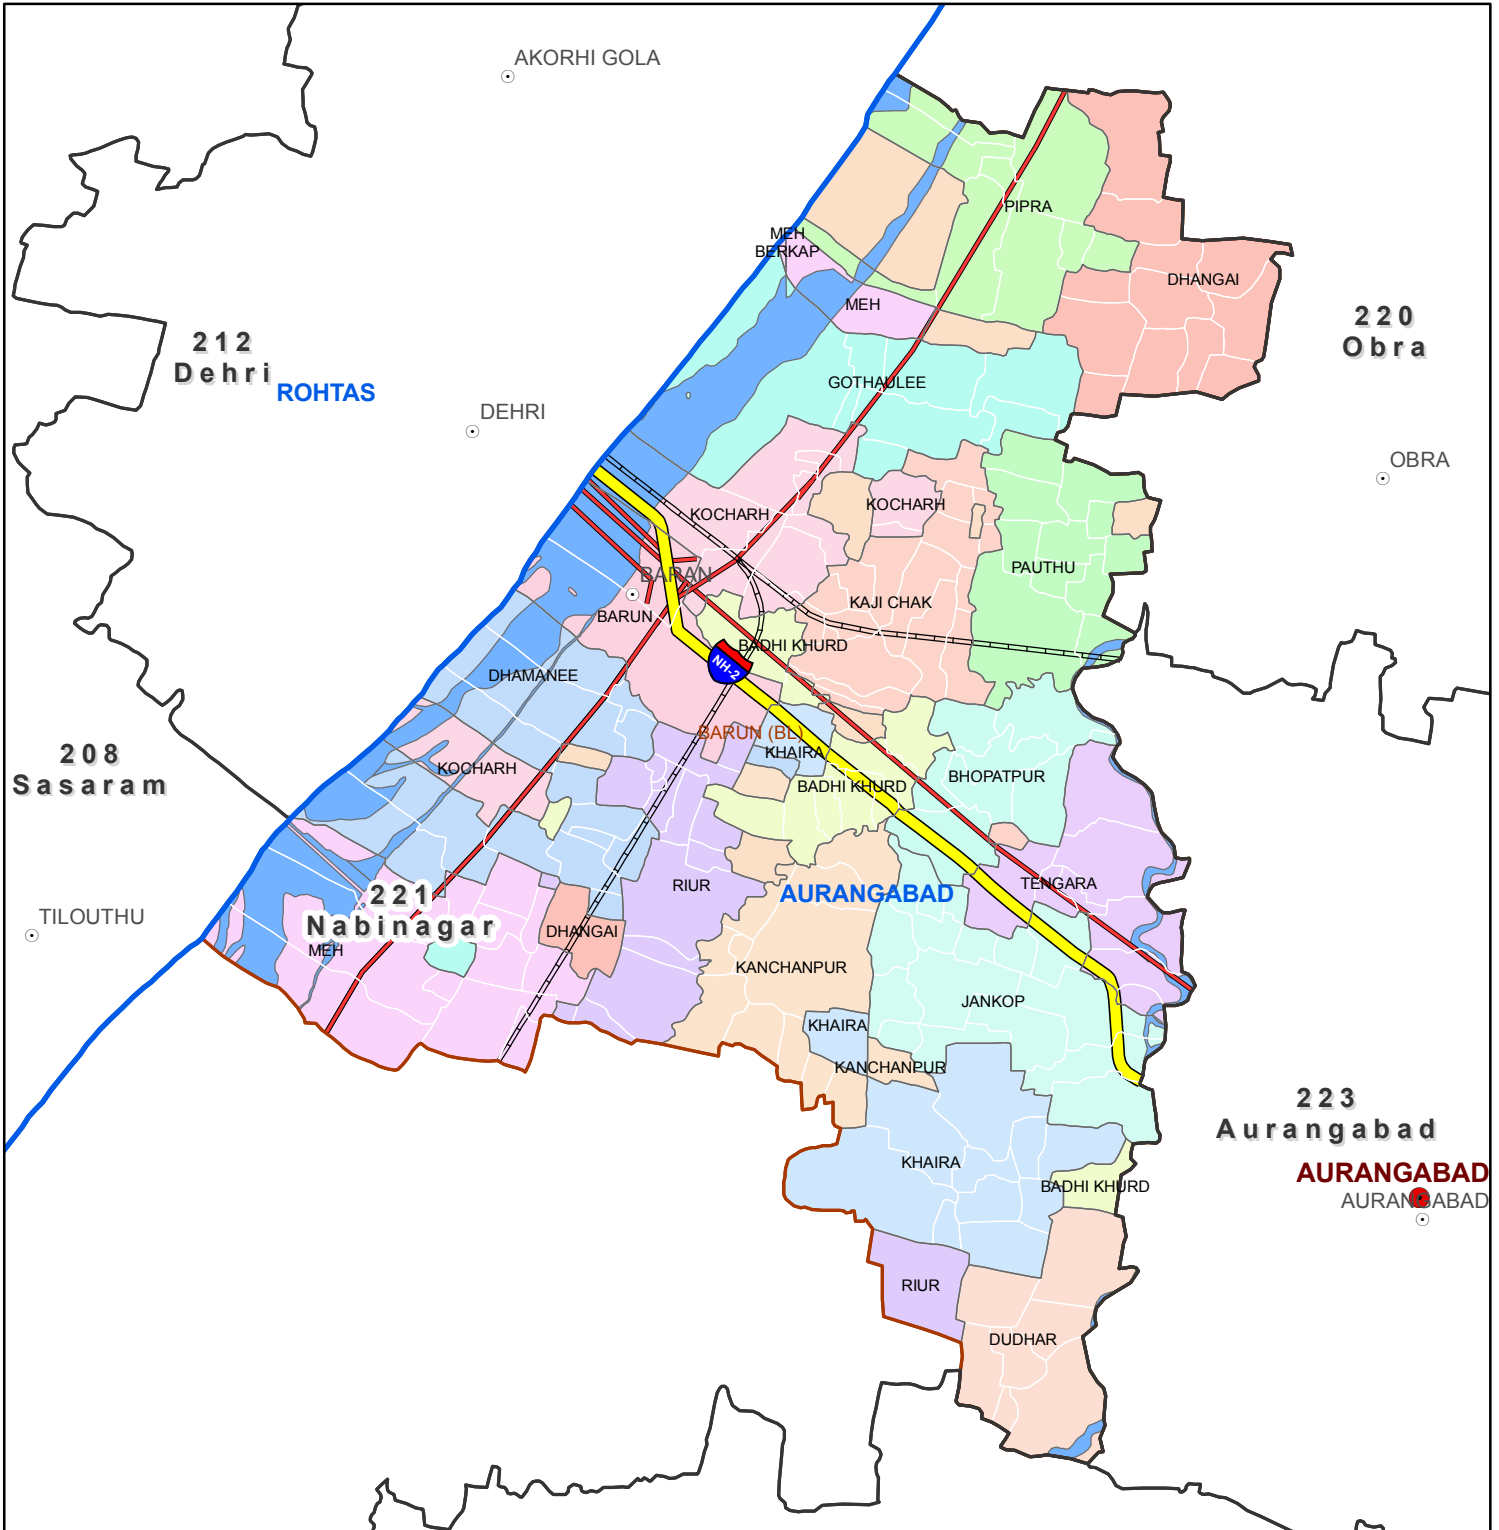

Block map  
 State : BIHAR  
 District : AURANGABAD  
 Block Name : BARUN

0 0.5 1 2  
 Kilometers

Map Compiled by NIC

**Legend**

- |                        |                    |                  |
|------------------------|--------------------|------------------|
| District Head Quarters | AC Boundary        | Railway          |
| Sub district hqrs      | Block boundary     | National Highway |
| District Boundary      | Panchayat Boundary | Other road       |
| State Boundary         | Village boundary   | River            |