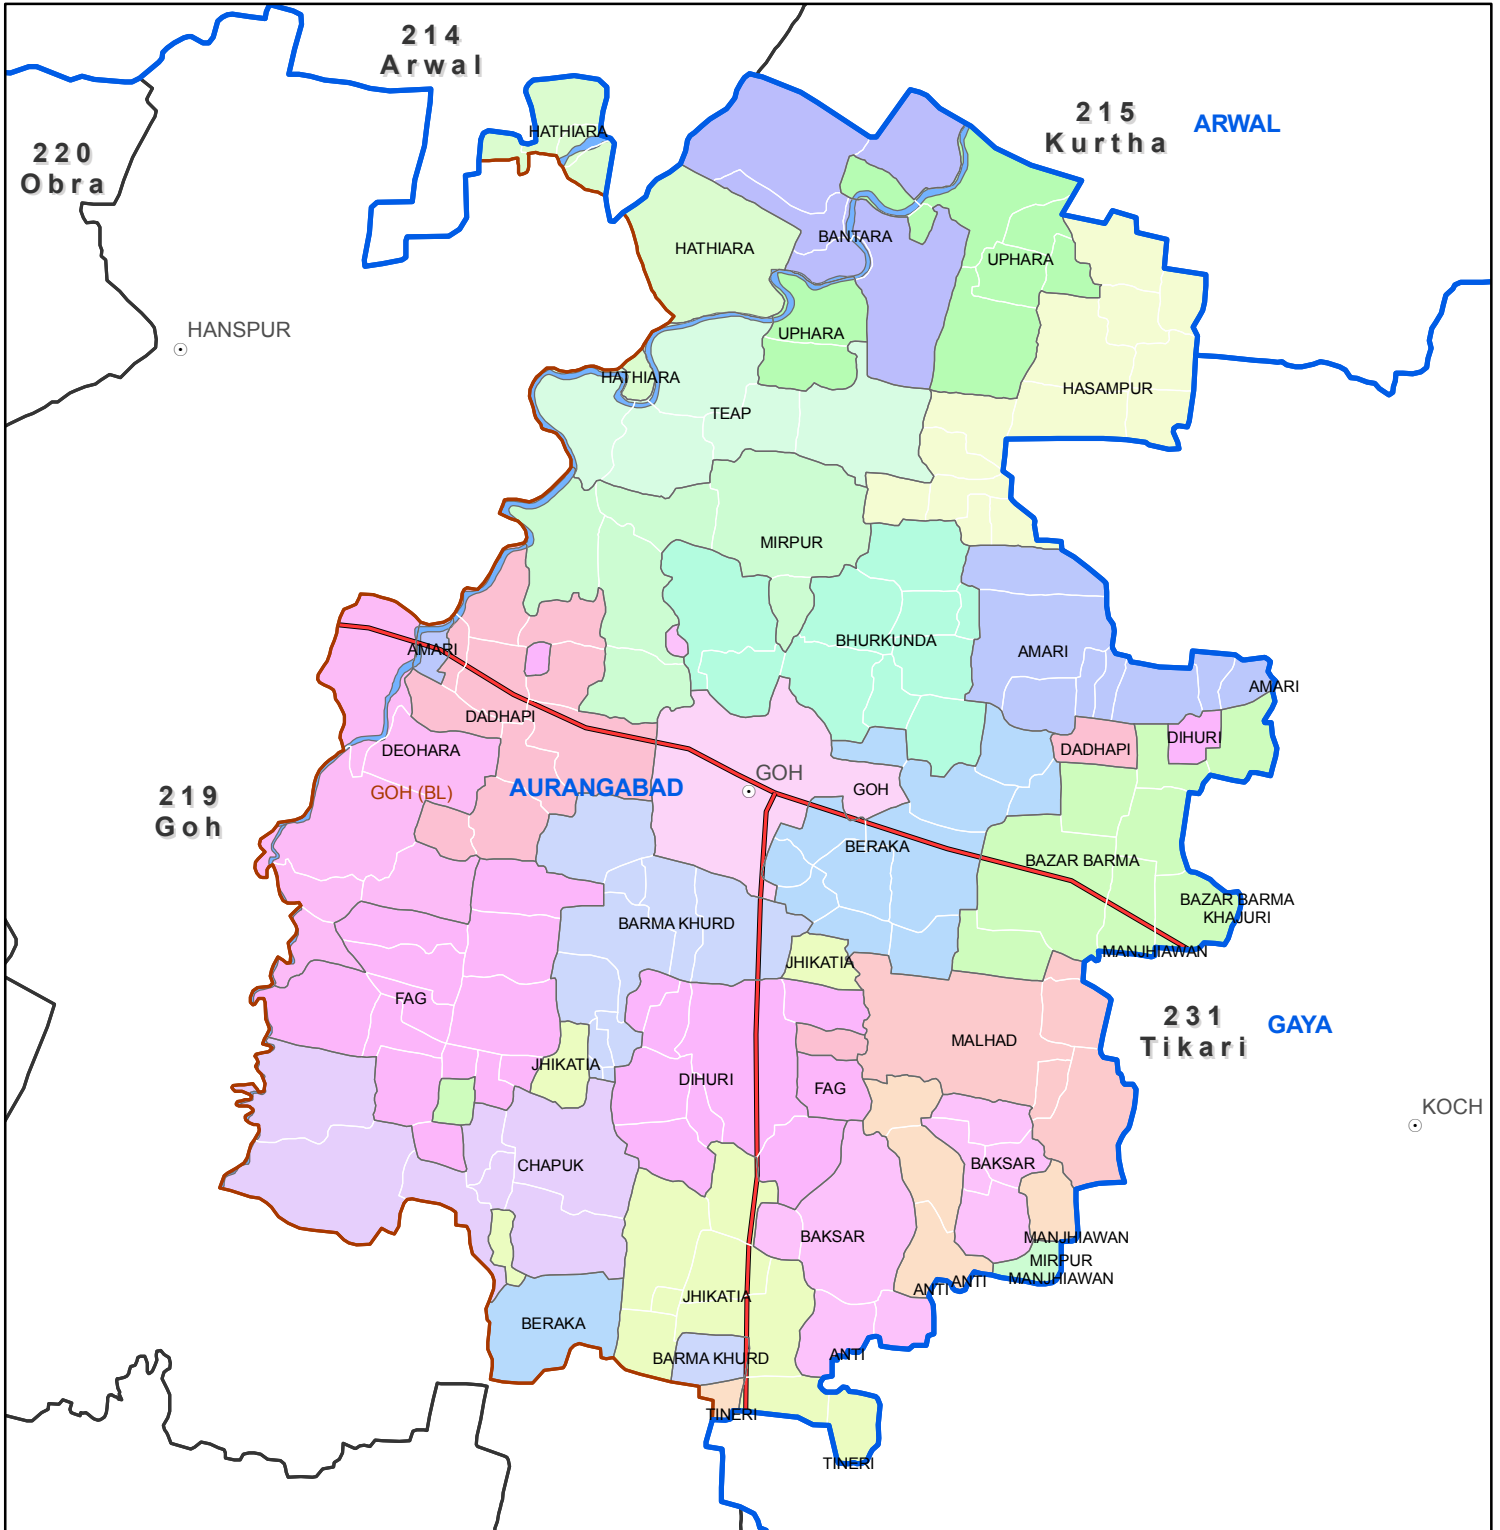

Block map  
 State : BIHAR  
 District : AURANGABAD  
 Block Name : GOH

0 0.5 1 2  
 Kilometers

Map Compiled by NIC

**Legend**

- |                        |                    |                  |
|------------------------|--------------------|------------------|
| District Head Quarters | AC Boundary        | Railway          |
| Sub district hqrs      | Block boundary     | National Highway |
| District Boundary      | Panchayat Boundary | Other road       |
| State Boundary         | Village boundary   | River            |