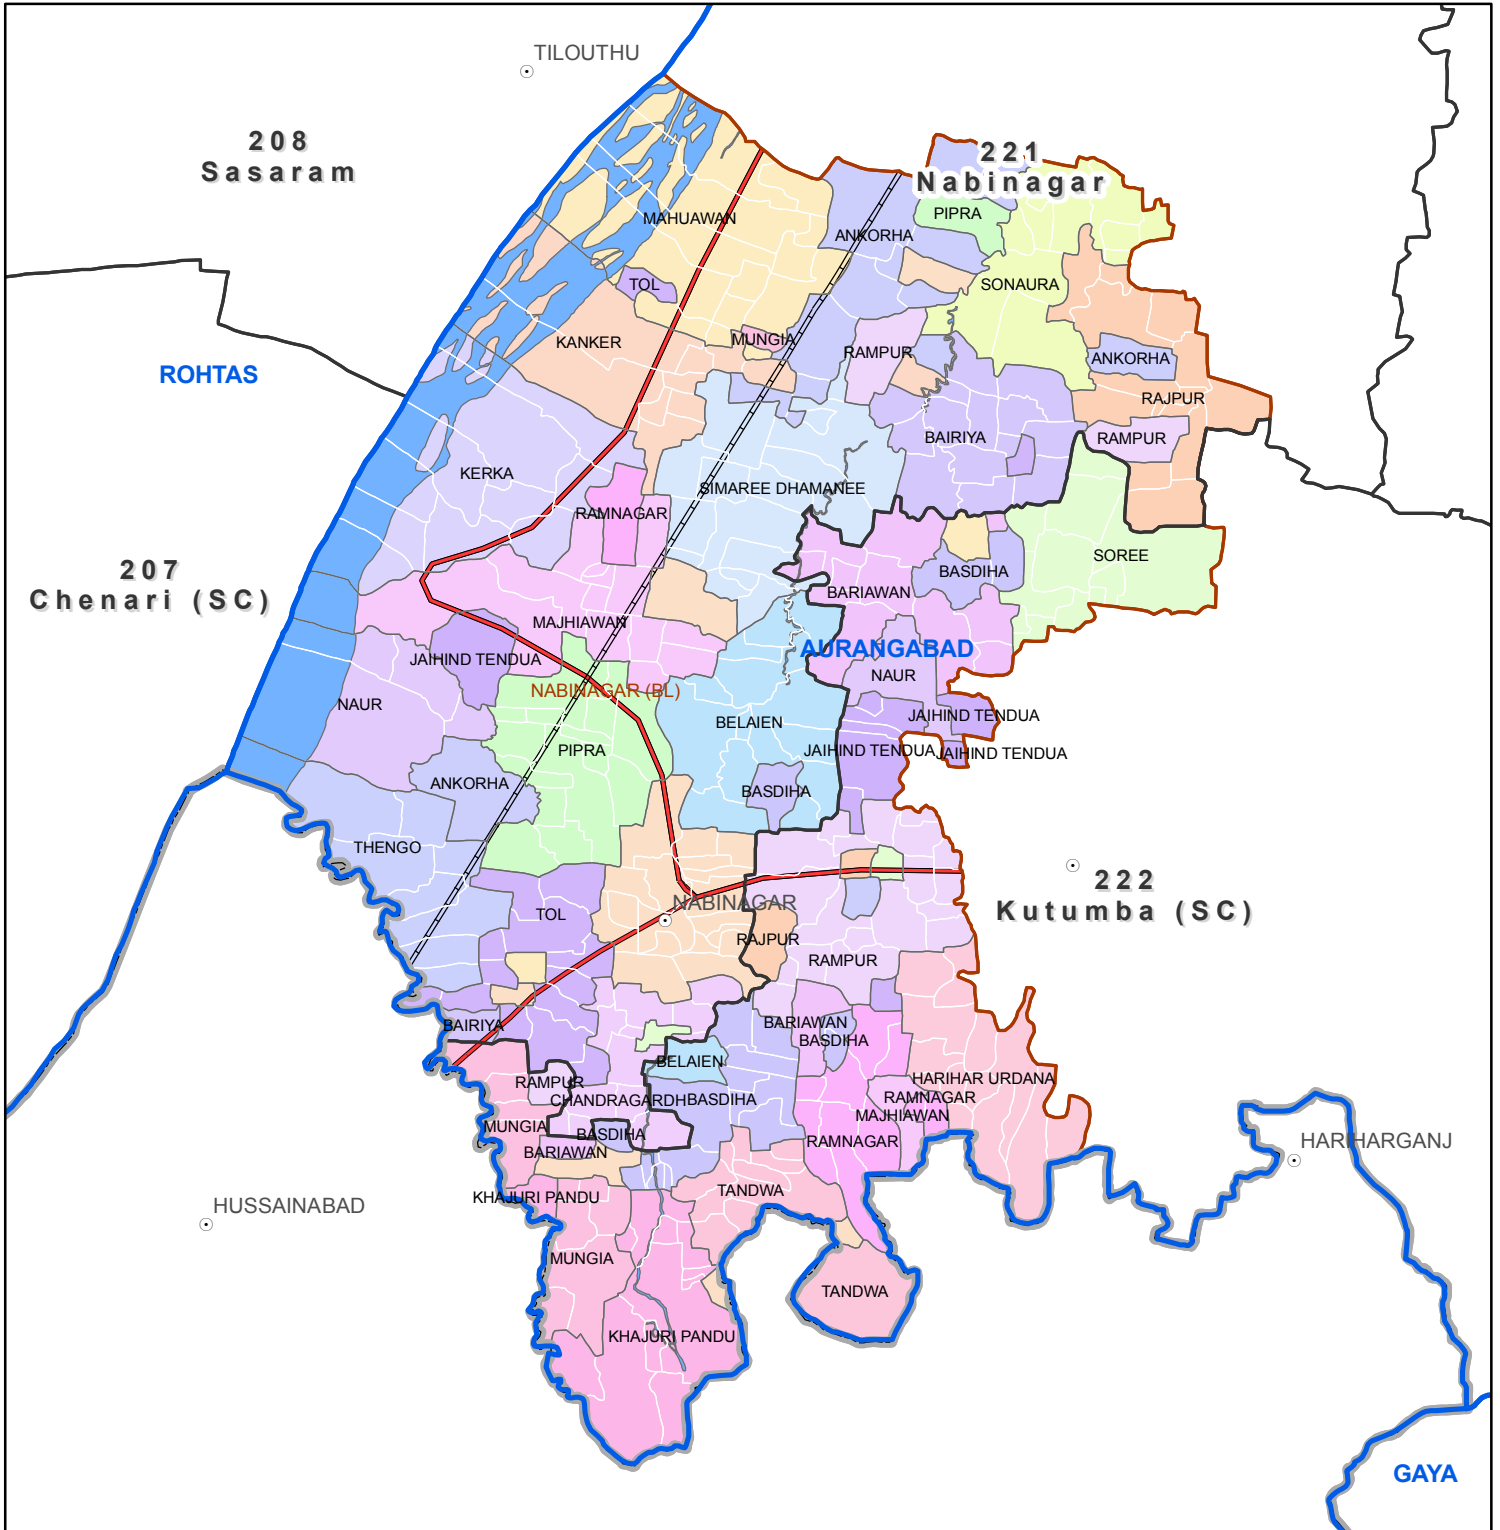

# Block map

State : BIHAR

District : AURANGABAD

Block Name : NABINAGAR

0 0.5 1 2  
Kilometers

Map Compiled by NIC

## Legend

- |  |                        |  |                    |  |                  |
|--|------------------------|--|--------------------|--|------------------|
|  | District Head Quarters |  | AC Boundary        |  | Railway          |
|  | Sub district hqrs      |  | Block boundary     |  | National Highway |
|  | District Boundary      |  | Panchayat Boundary |  | Other road       |
|  | State Boundary         |  | Village boundary   |  | River            |